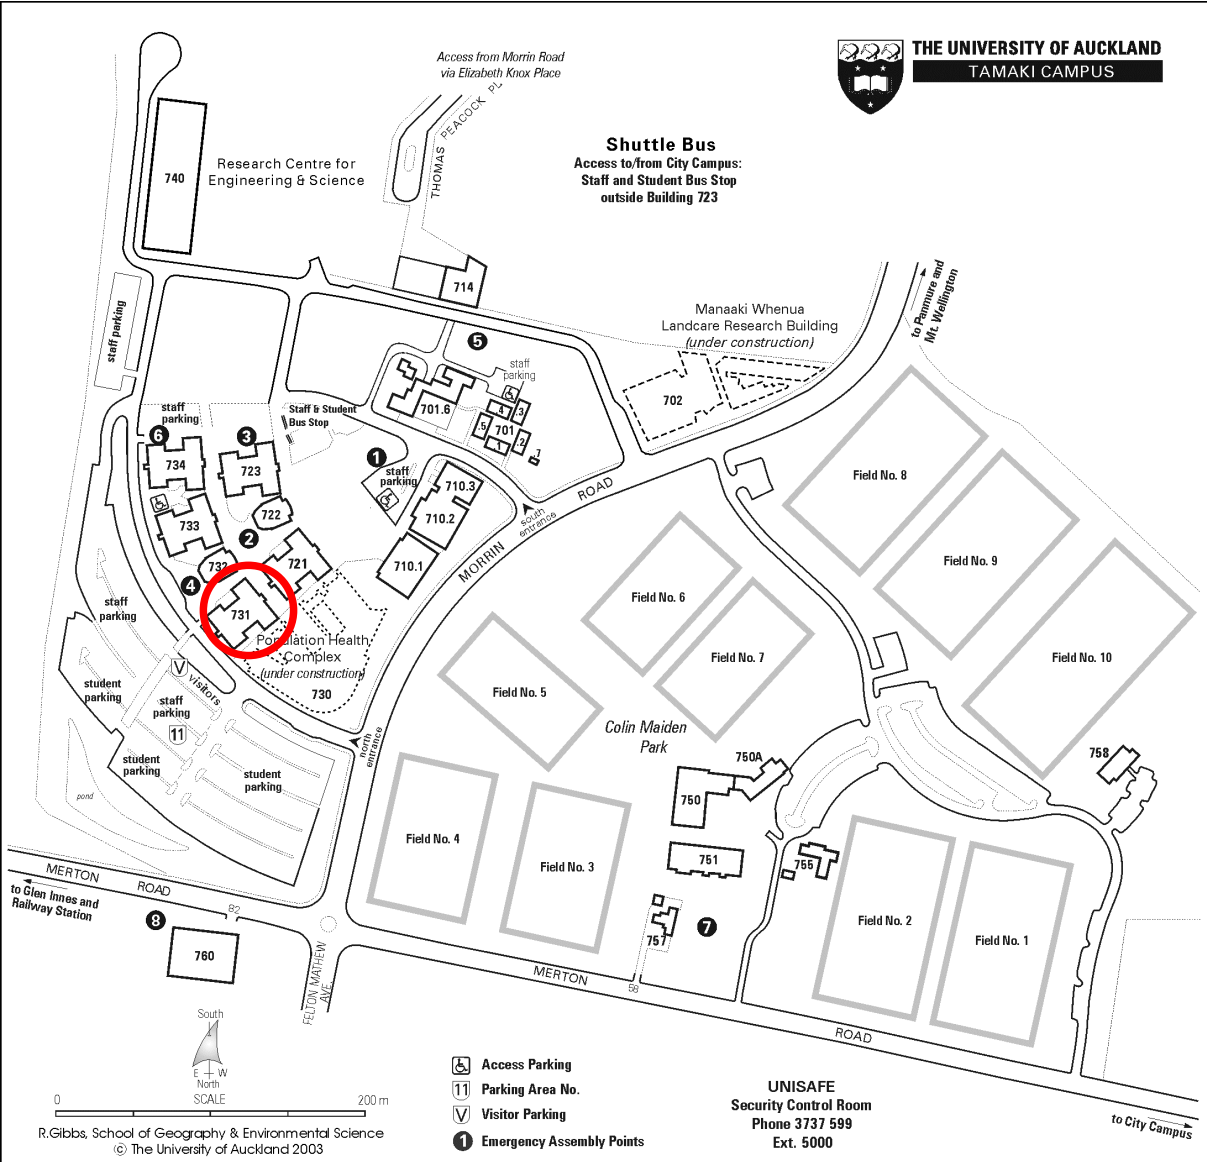

DIRECTIONS TO THE TAMAKI CAMPUS

Take the Greenlane East Road from the Southern Motorway.

Turn **RIGHT** into Peach Parade

Turn **RIGHT** into Ladies Mile

Turn **LEFT** into Abbots Way

Turn **LEFT** into College Road

Turn **RIGHT** into Merton Road

Turn **RIGHT** at the roundabout into Morrin Road

Enter the Campus through the North Entrance on Morrin Road.

Shuttle Bus
Access to/from City Campus:
Staff and Student Bus Stop
outside Building 723